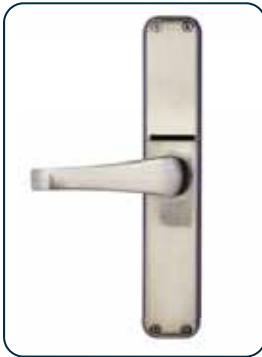

Narrow stile lock for aluminium doors

Codelock has an exciting new product to add to their range of mechanical locks. This product is exclusively for aluminium doors and extends Codelocks expertise to a new market.

Ideal for new or retrofit applications

Everything in the box - The narrow stile lock is a total boxed product and does not require any extra parts or components to fit the lock to the door. Full installation and code instructions are included in the pack for easy set up and ongoing reference.

- ✔ Designed to work with Adams Rite narrow stile lock cases
- ✔ Non handed: Lock will fit doors hung on the left or right
- ✔ PVD weather resistant stainless steel finish
- ✔ Manage entry by code / key / code free operation
- ✔ Retract latch by key
- ✔ Lock out code users by key
- ✔ Easy code change
- ✔ Over 8000 different code options
- ✔ Full size lever handle
- ✔ Ball knob option available
- ✔ Easy installation
- ✔ No maintenance required
- ✔ Codelocks lifetime Guarantee
- ✔ Codelocks full technical support

The functions available allow for various ways of managing entry by code, by key and by 'code free' operation.

There are 4 variations of the lock:

Product	Description	Buttons & Codes
0460	Narrow stile lock case complete with threaded cylinder and cams	13 coded buttons 8191 different codes
0465	Narrow stile lock case complete with code free function, threaded cylinder and cams	12 coded buttons 4095 different codes
0470	Narrow stile lock case complete with euro profile cylinder and cams	13 coded buttons 8191 different codes
0475	Narrow stile lock case complete with code free function, euro profile cylinder and cams	12 coded buttons 4095 different codes